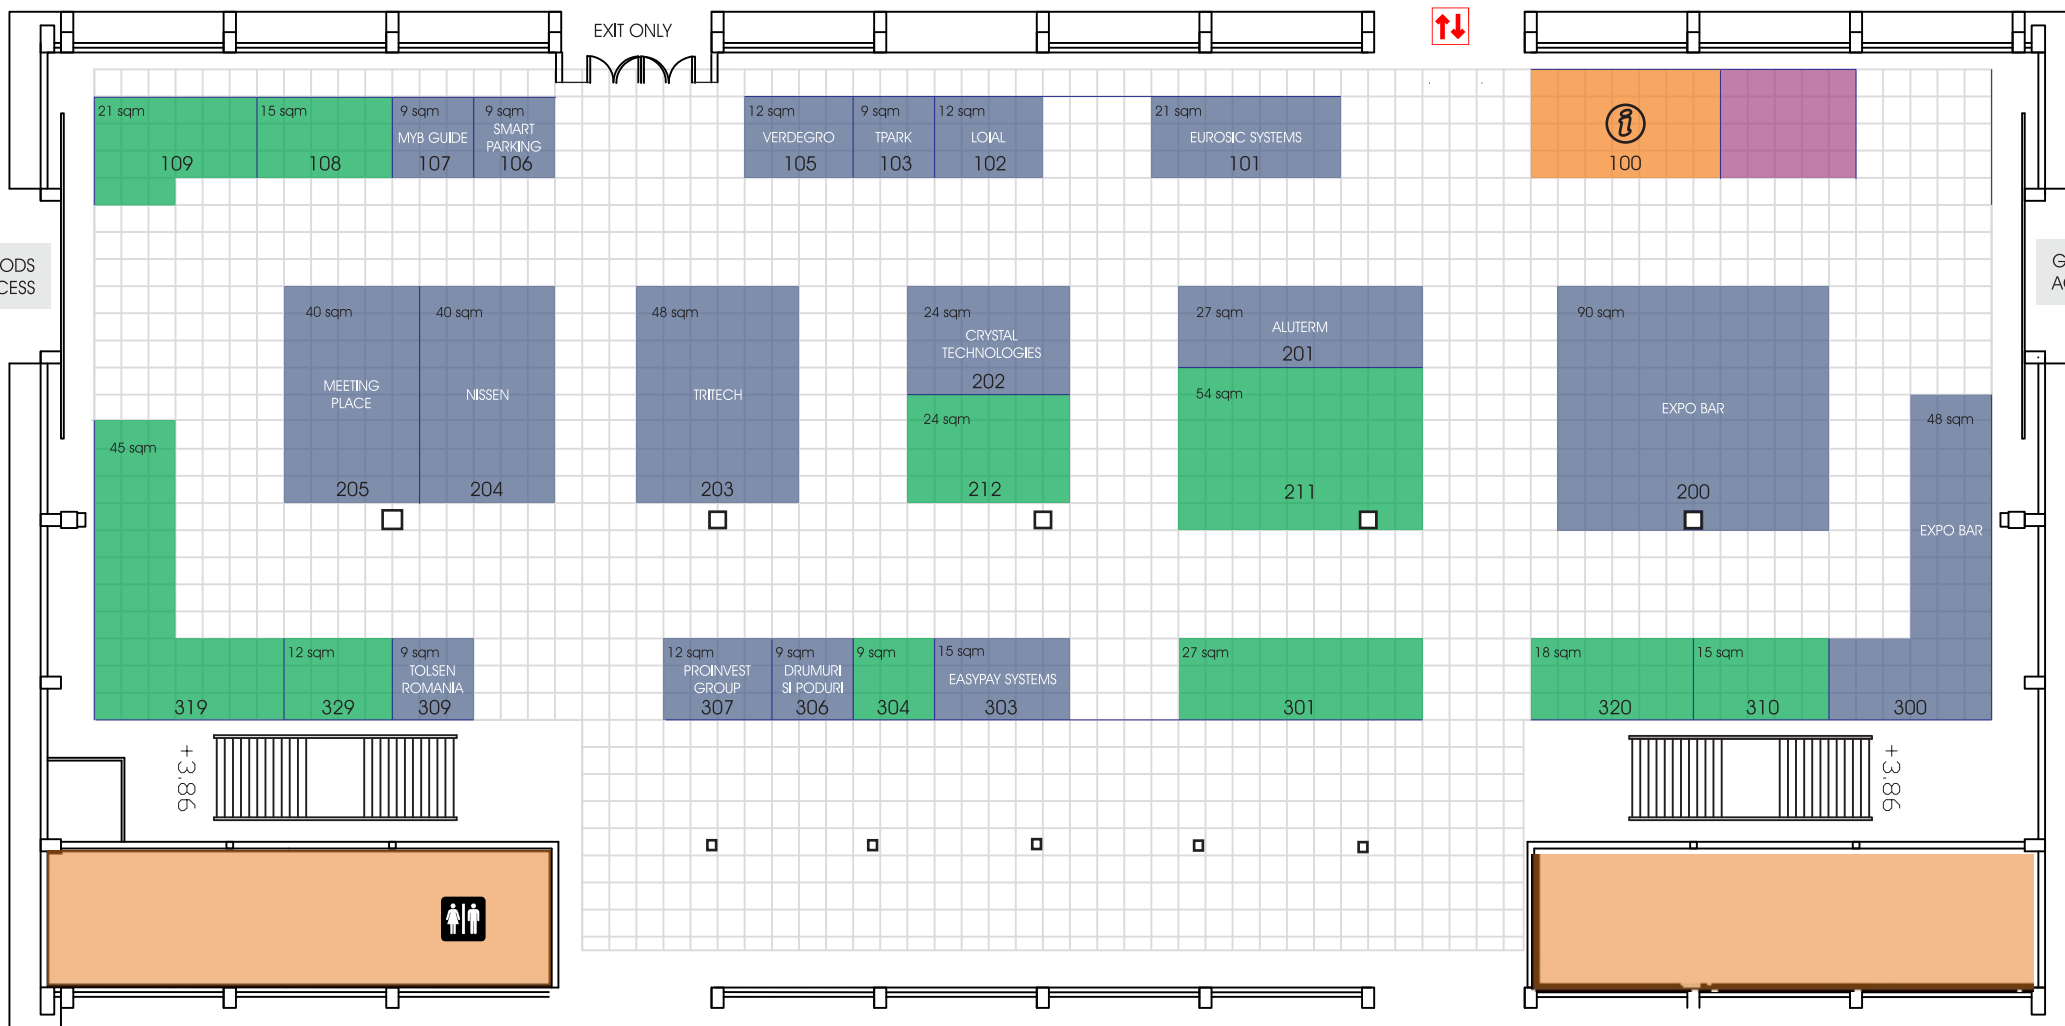

MAIN ENTRANCE

10.08.2018

- FREE
- STAND BY
- RESERVED
- SOLD
- INFO

■ one Grey square = 1 sqm

For the updated floor plan of Expo Trafic 2018 please ask the organizer or visit the official website of Expo Trafic

Layout Subject to Alteration at the Discretion of The Organizer Organised by Expo 24 Romania

18 - 19 October 2018
Romexpo Exhibition Center
Bucharest, Romania

Layout Subject to Alteration at the Discretion of The Organizer

Organised By
Expo 24 Romania

Indoor main hall

Last update: 10 August 2018