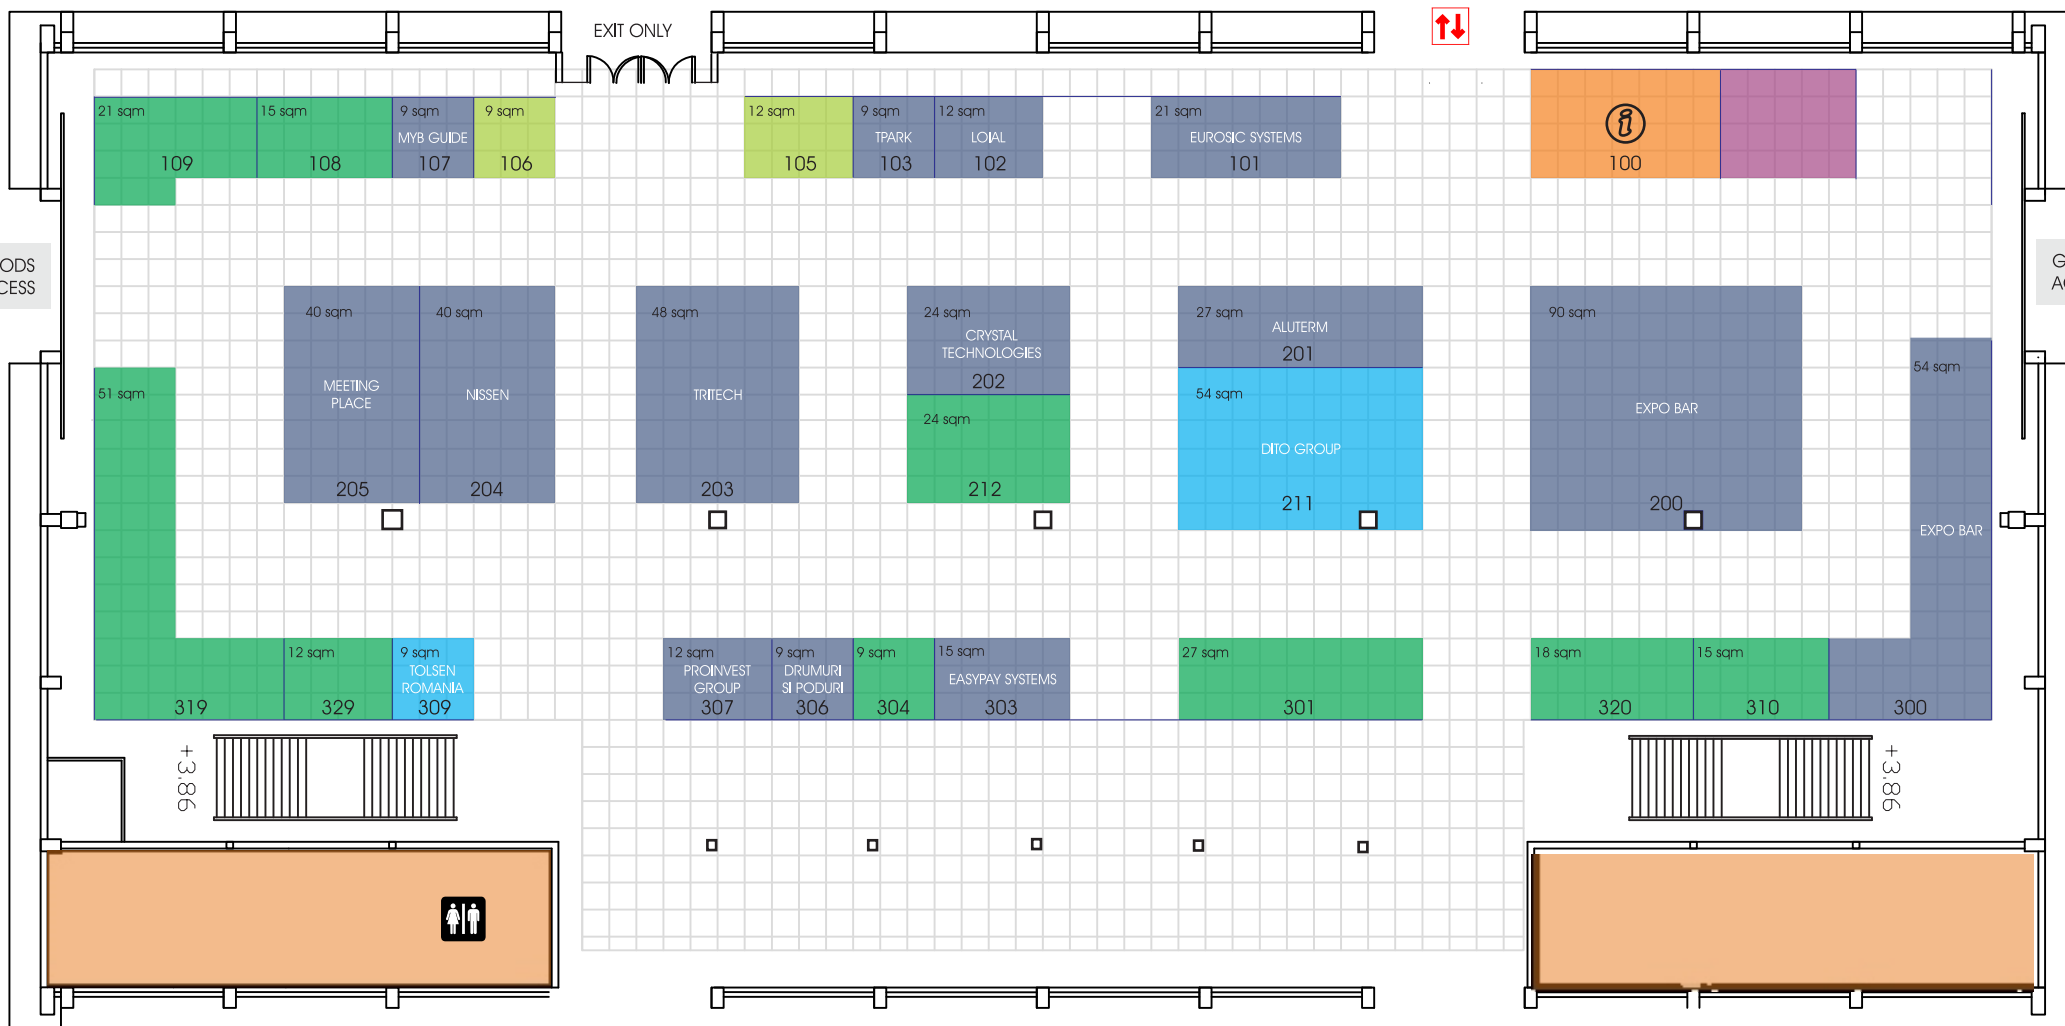

MAIN ENTRANCE

17.07.2018

- FREE
- STAND BY
- RESERVED
- SOLD
- INFO

■ one Grey square = 1 sqm

For the updated floor plan of Expo Trafic 2018 please ask the organizer or visit the official website of Expo Trafic

Layout Subject to Alteration at the Discretion of The Organizer Organised by Expo 24 Romania

18 - 19 October 2019
Romexpo Exhibition Center
Bucharest, Romania

Layout Subject to Alteration at the Discretion of The Organizer

Organised By
Expo 24 Romania

Indoor main hall

Last update: 17 July 2018